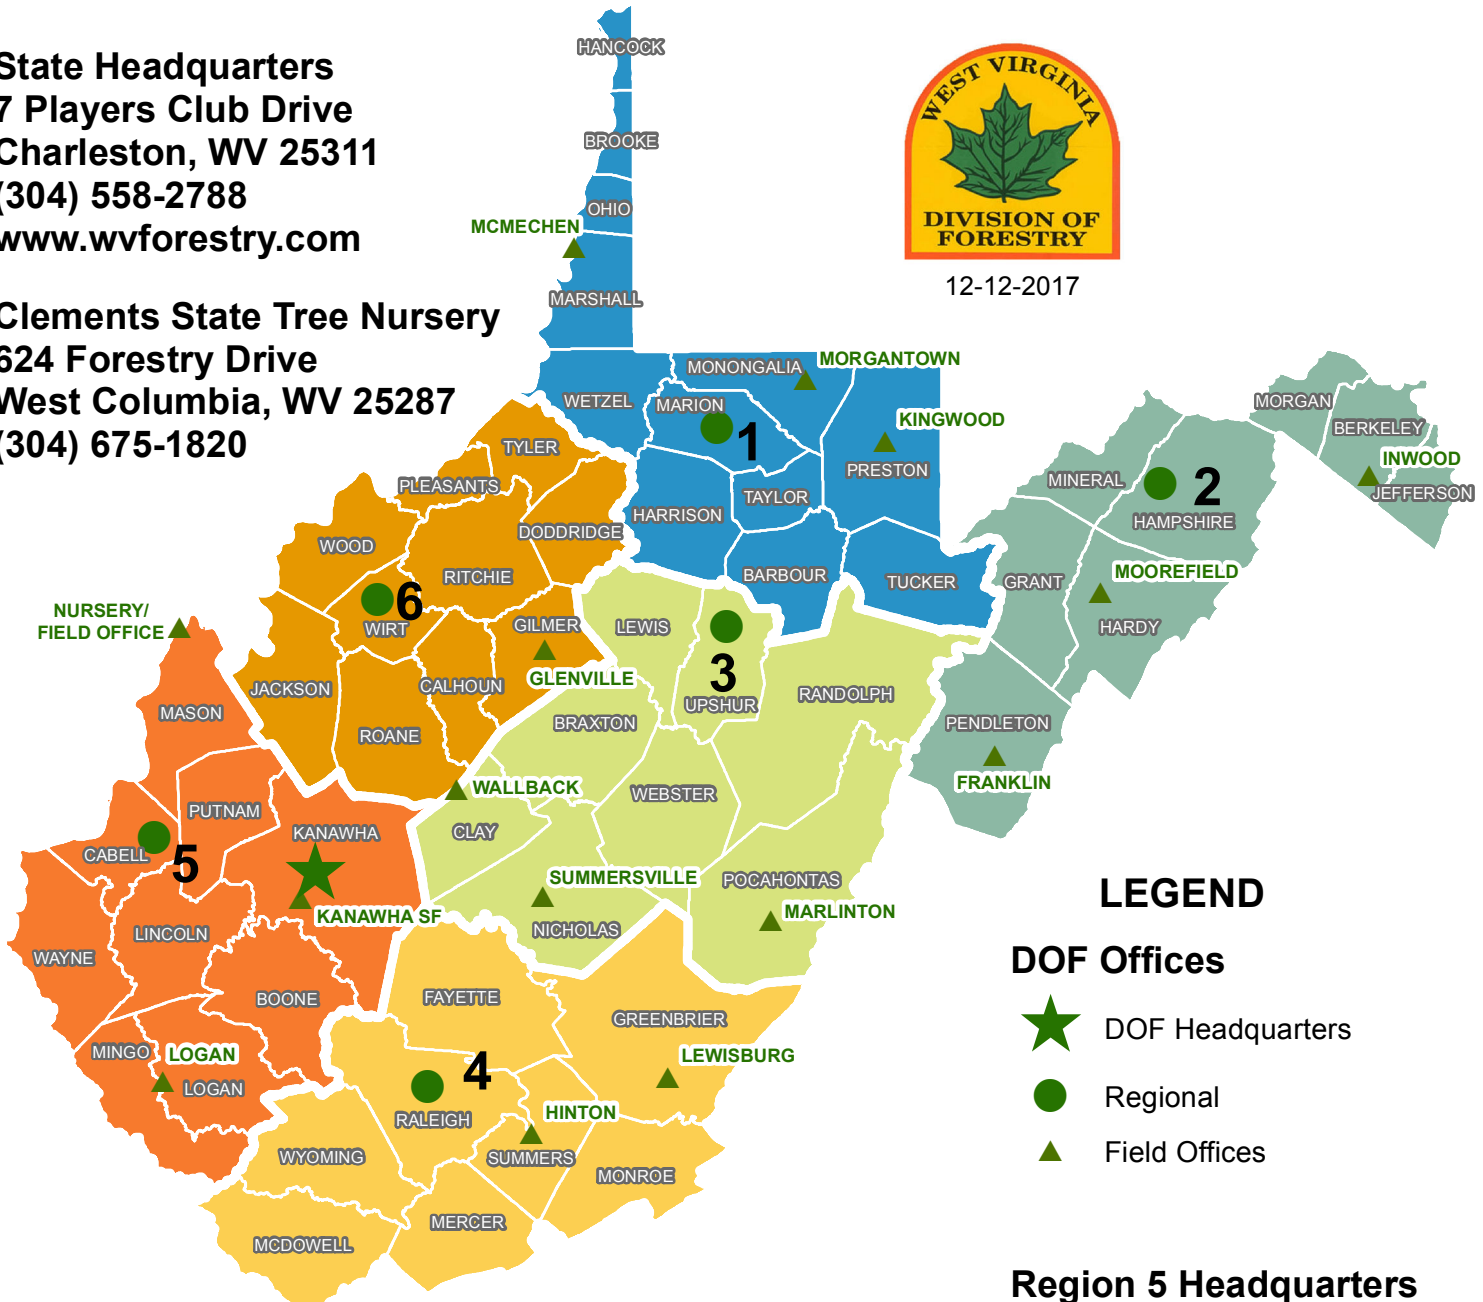

West Virginia Division of Forestry

State Headquarters
 7 Players Club Drive
 Charleston, WV 25311
 (304) 558-2788
 www.wvforestry.com

12-12-2017

Clements State Tree Nursery
 624 Forestry Drive
 West Columbia, WV 25287
 (304) 675-1820

LEGEND

DOF Offices

-  DOF Headquarters
-  Regional
-  Field Offices

Region 5 Headquarters
Milton Office
 P.O. Box 189
 (Street Address:
 878 E. Main Street, Rear)
 Milton, WV 25541
 (304) 743-6186
 (304) 743-6254

Region 6 Headquarters
Elizabeth Office
 P O Box 2
 25 Schoolview Street
 Elizabeth, WV 26143
 (304) 275-0261

Region 1 Headquarters
Farmington Office
 P.O. Box 40
 (Street Address:
 1160 Railroad Street)
 Farmington, WV 26571
 (304) 825-6983