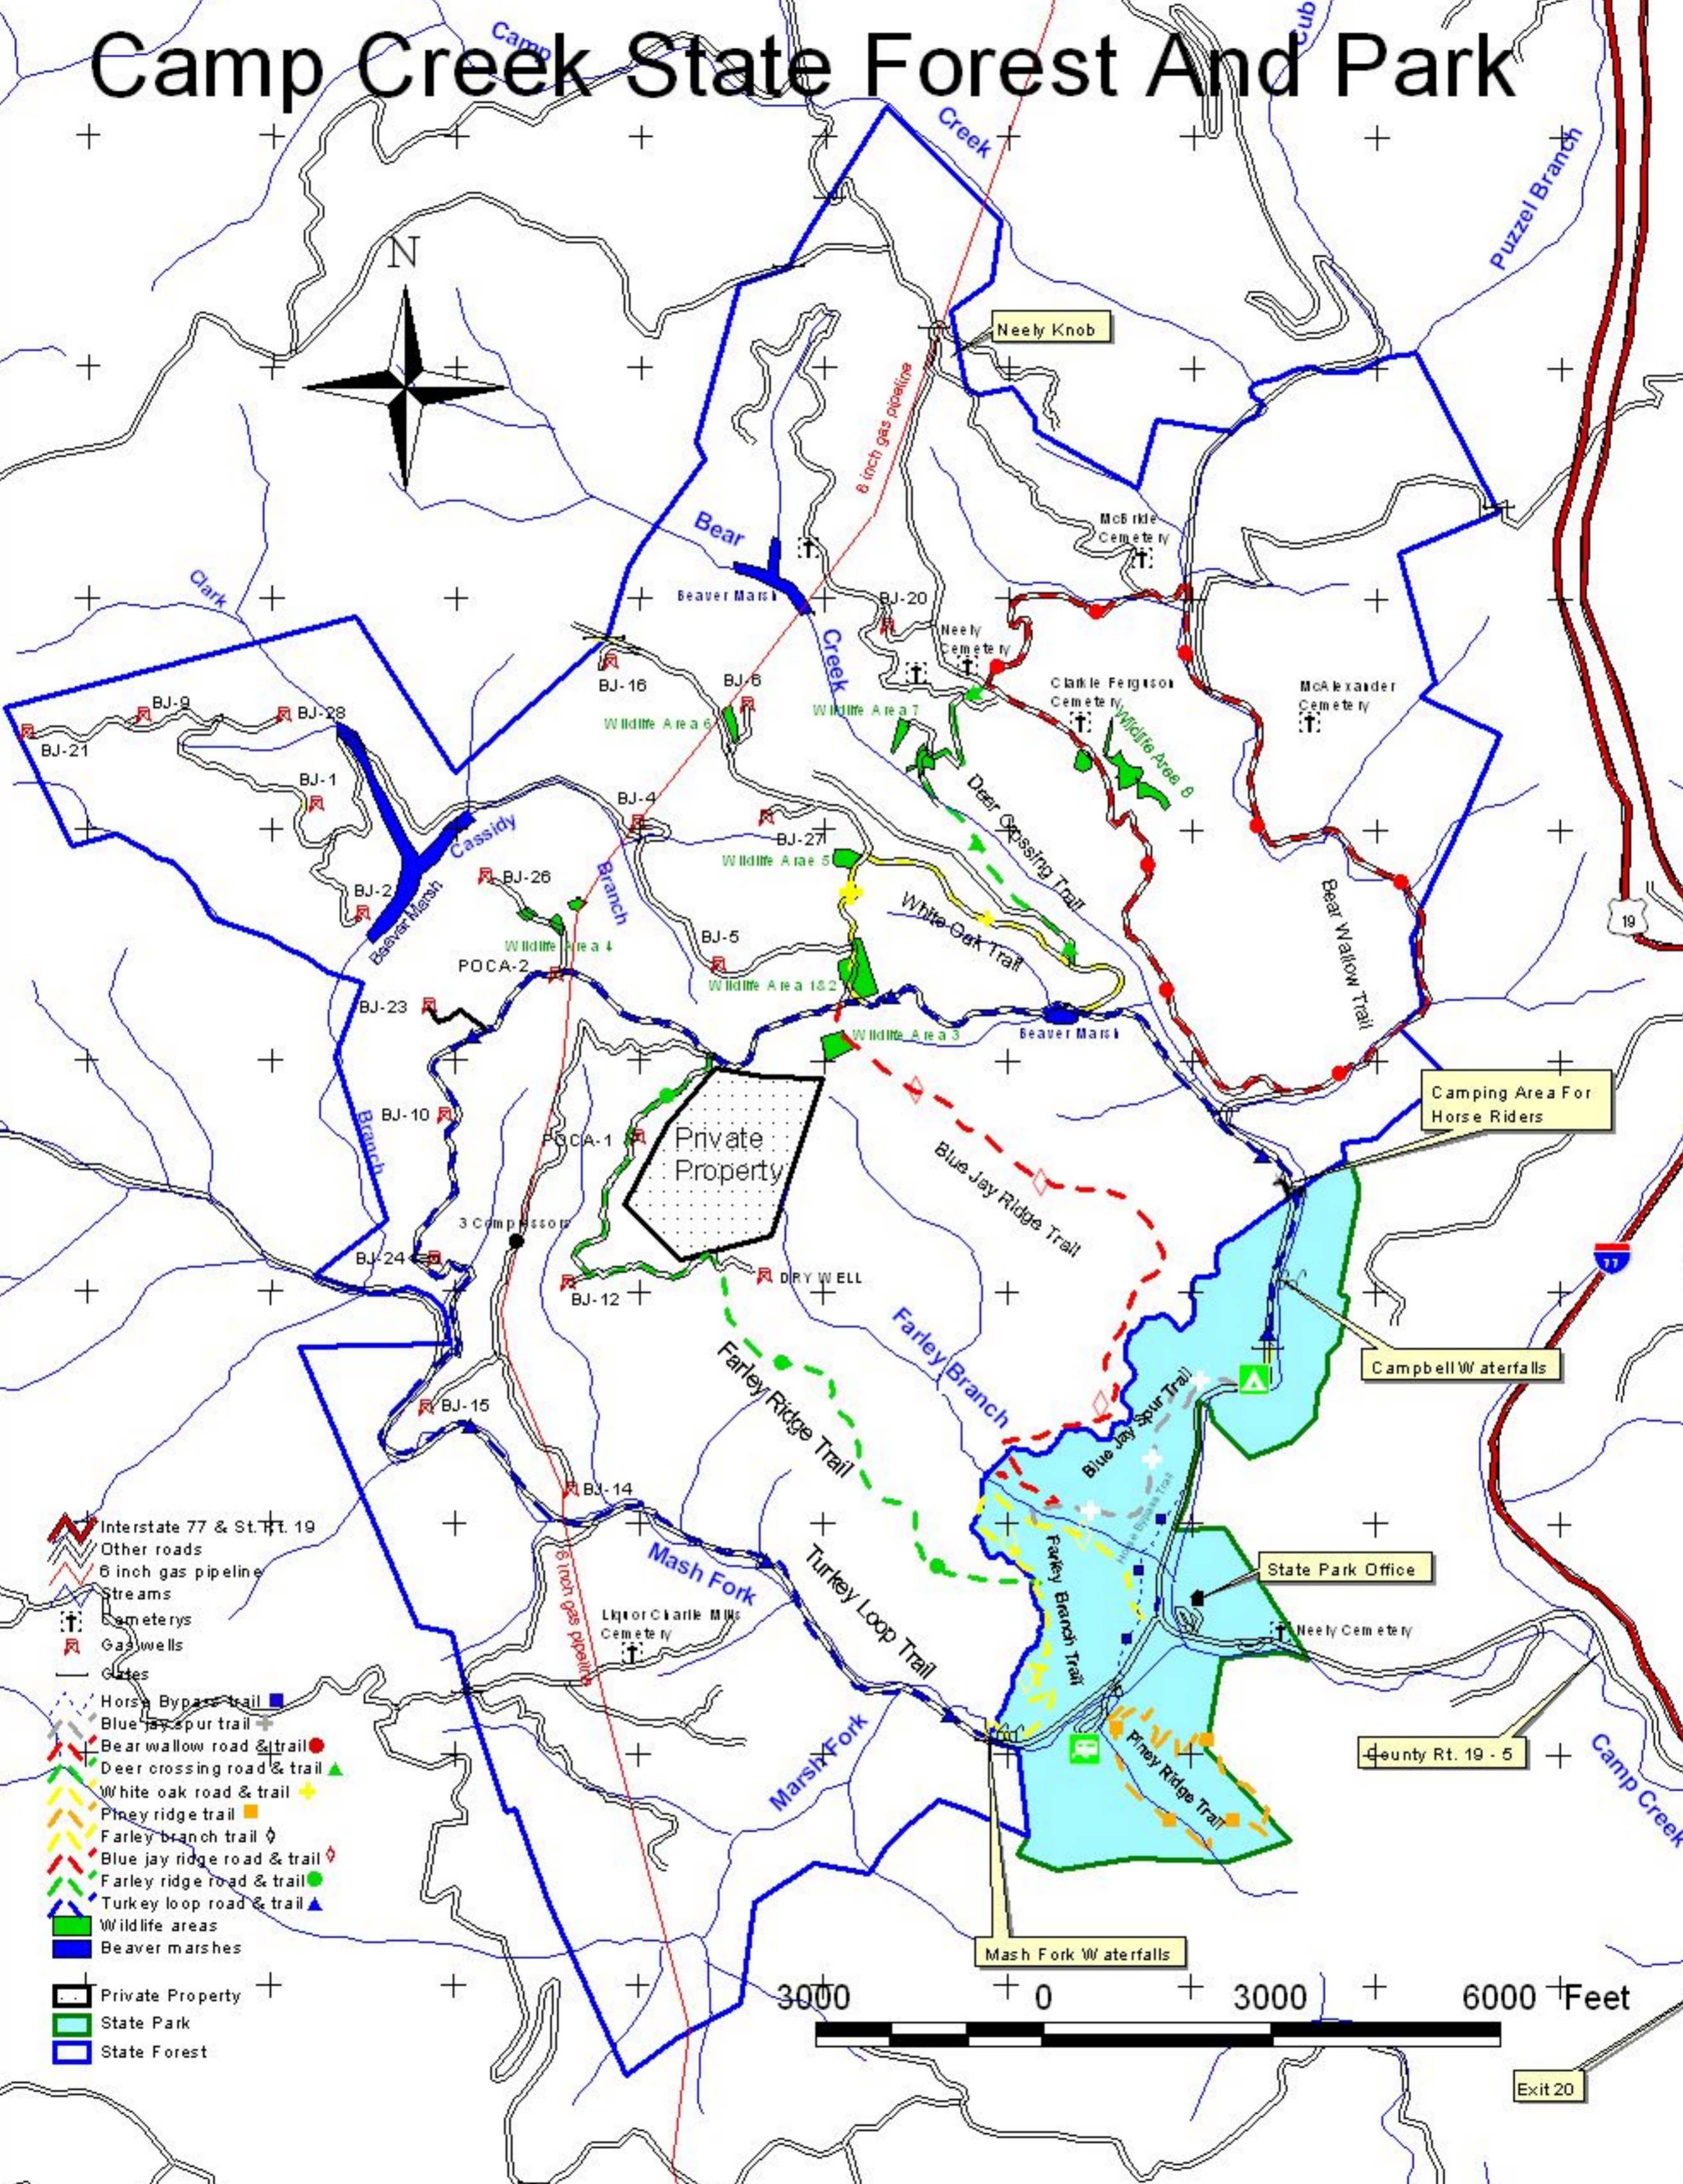

Camp Creek State Forest And Park

- Interstate 77 & St. Rt. 19
- Other roads
- 6 inch gas pipeline
- Streams
- Cemeterys
- Gas wells
- Gates
- Horse Bypass trail
- Blue jay spur trail
- Bear wallow road & trail
- Deer crossing road & trail
- White oak road & trail
- Piney ridge trail
- Farley branch trail
- Blue jay ridge road & trail
- Farley ridge road & trail
- Turkey loop road & trail
- Wildlife areas
- Beaver marshes
- Private Property
- State Park
- State Forest

3000 + 0 + 3000 + 6000 Feet

Exit 20